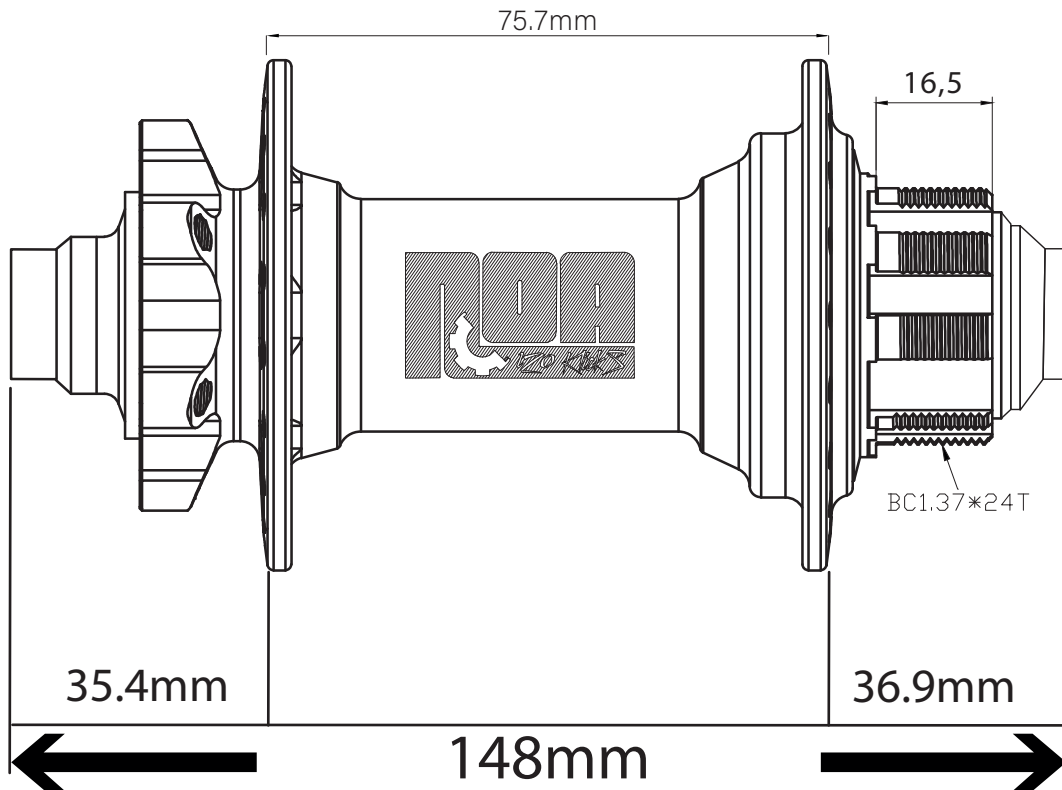

# NOA 120 clicks Singlespeed Rear Hub 148mm BOOST

Total Lengths of the Hub is 148mm.

Hub diameter

Non Gear Side: 58mm

Gear Side: 58mm