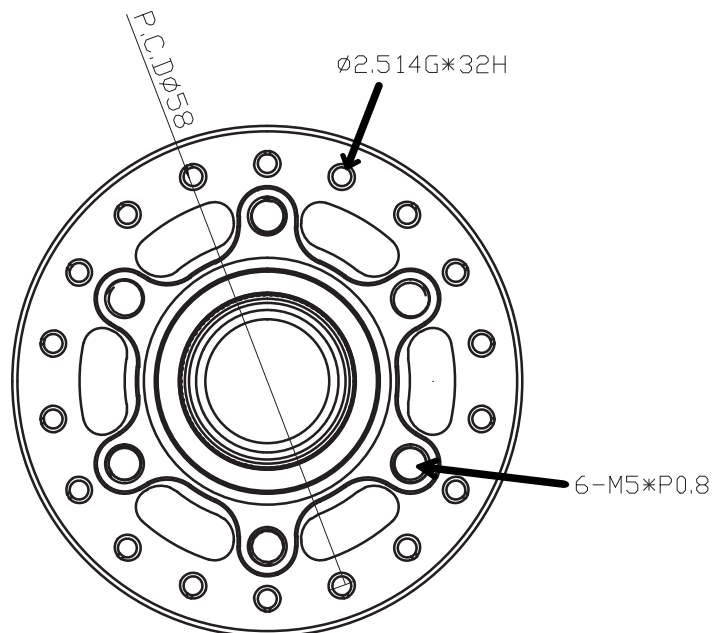

# NOA 120 clicks Singlespeed Rear Hub 148mm BOOST

Total Lengths of the Hub is 148mm.

Hub diameter

Non Gear Side: 58mm

Gear Side: 58mm