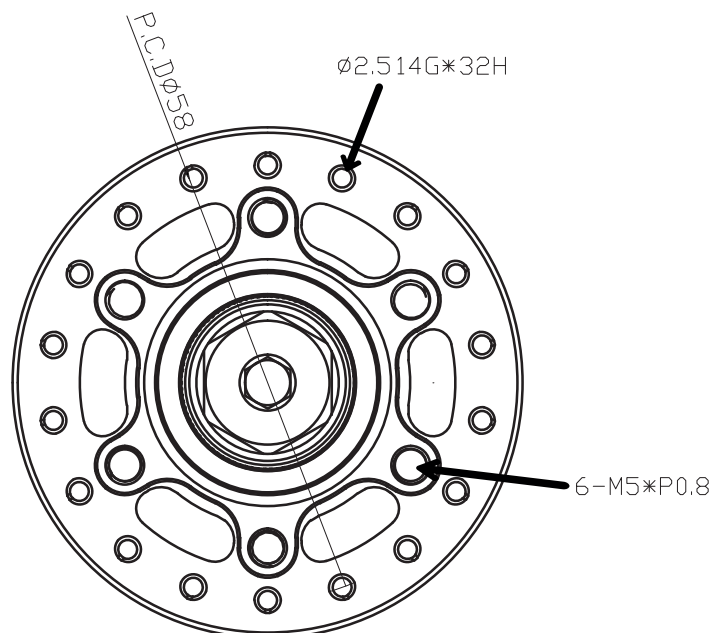

NOA 120 clicks Rear Hub 12x148mm BOOST

Total Lengths of the Hub is 148mm BOOST.

Hub diameter

Non Gear Side: 58mm

Gear Side: 58mm