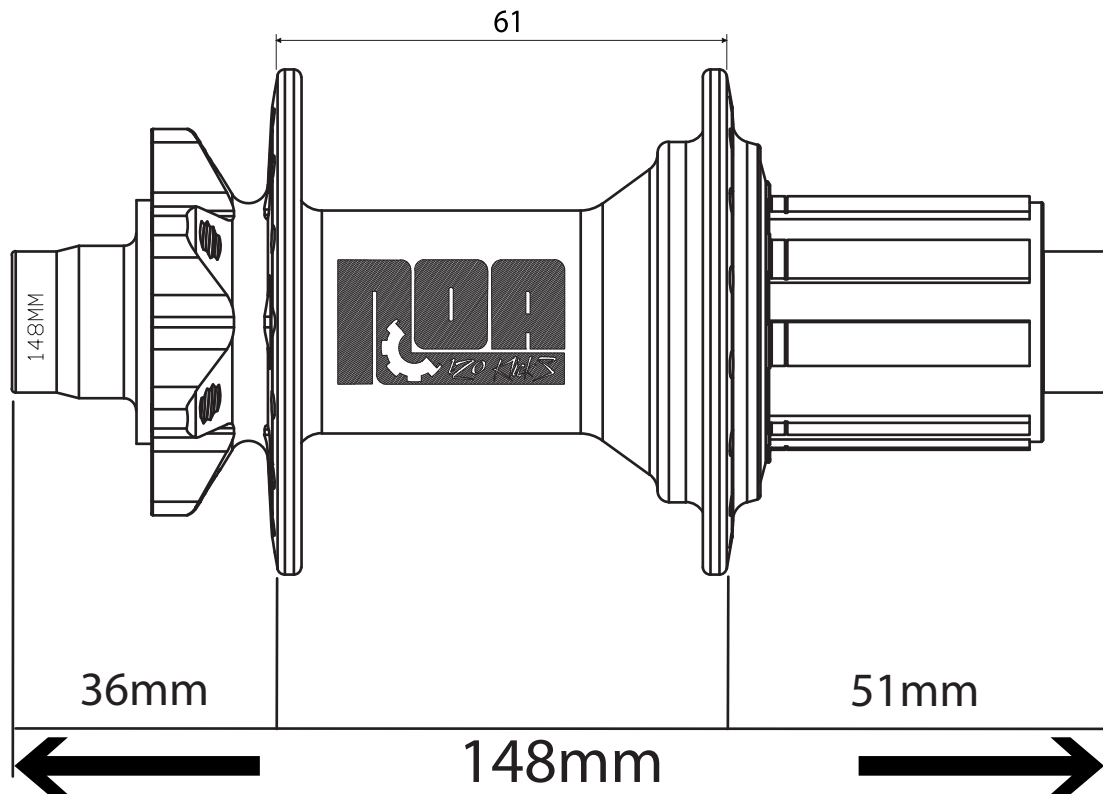

NOA 120 clicks Rear Hub 12x148mm BOOST

Total Lengths of the Hub is 148mm BOOST.

Hub diameter

Non Gear Side: 58mm

Gear Side: 58mm