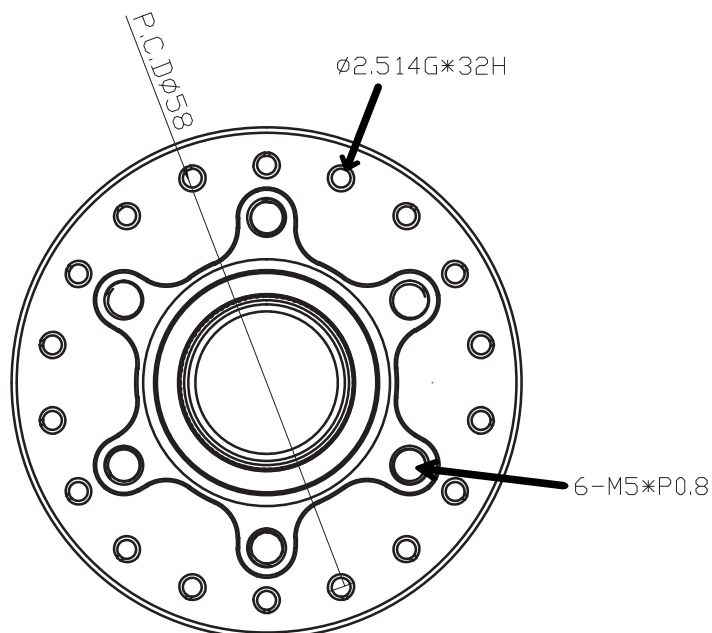

NOA 120 clicks Front Hub 20x110mm BOOST

Total Lengths of the Hub is 110mm BOOST. You can use this sizes also when you use the Hub with 15x110mm Boost Adapters.

Hub diameter
Non Gear Side: 58mm
Gear Side: 58mm