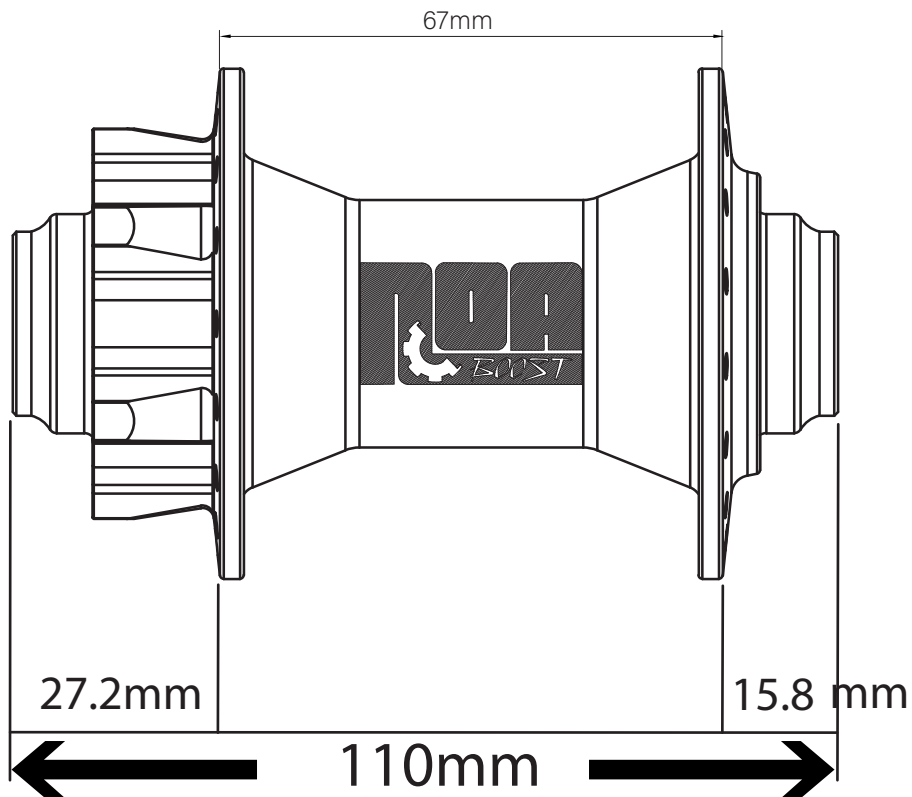

NOA 120 clicks Front Hub 20x110mm BOOST

Total Lengths of the Hub is 110mm BOOST. You can use this sizes also when you use the Hub with 15x110mm Boost Adapters.

Hub diameter
Non Gear Side: 58mm
Gear Side: 58mm