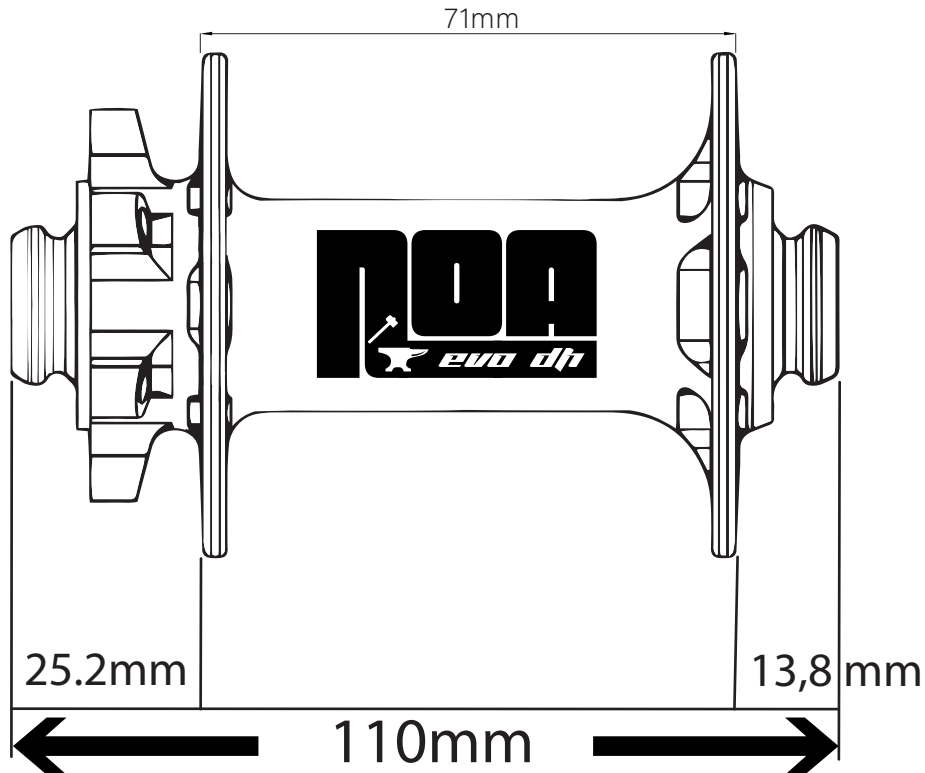

NOA EVO-DH Front Hub 15x110mm BOOST

Total Lengths of the Hub is 110mm BOOST.

Hub diameter
Non Gear Side: 58mm
Gear Side: 58mm