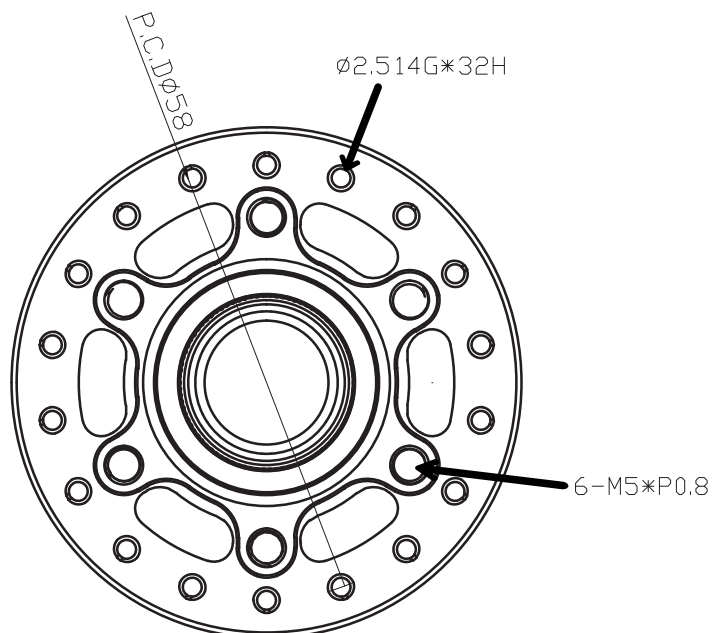

NOA EVO-DH Front Hub 15x110mm BOOST

Total Lengths of the Hub is 110mm BOOST.

Hub diameter
Non Gear Side: 58mm
Gear Side: 58mm