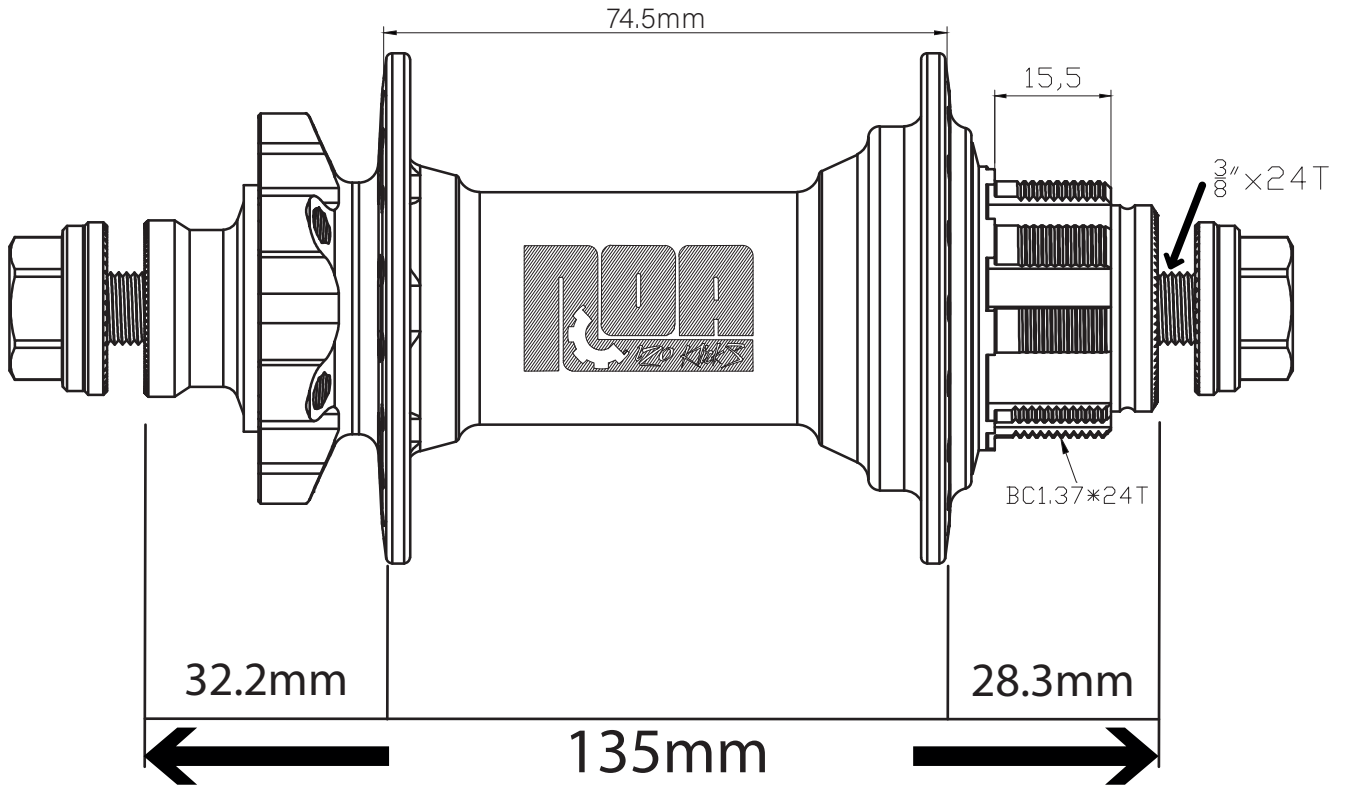

# NOA 120 clicks Singlespeed Rear Hub 135/142mm

Total Lengths of the Hub is 135mm, for Spoke calculating you can use this sizes also for 12/135mm and 12/142mm.

Hub diameter  
 Non Gear Side: 58mm  
 Gear Side: 58mm