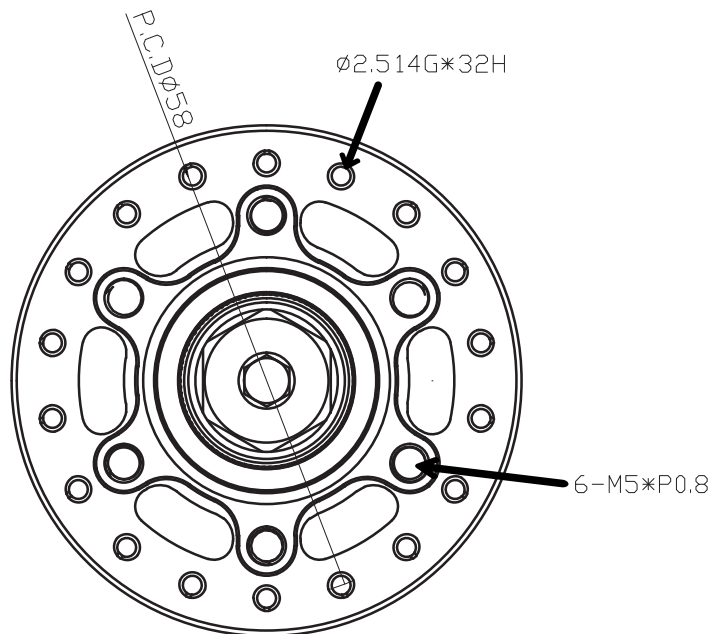

# NOA 120 clicks Singlespeed Rear Hub 135/142mm

Total Lengths of the Hub is 135mm, for Spoke calculating you can use this sizes also for 12/135mm and 12/142mm.

Hub diameter  
 Non Gear Side: 58mm  
 Gear Side: 58mm